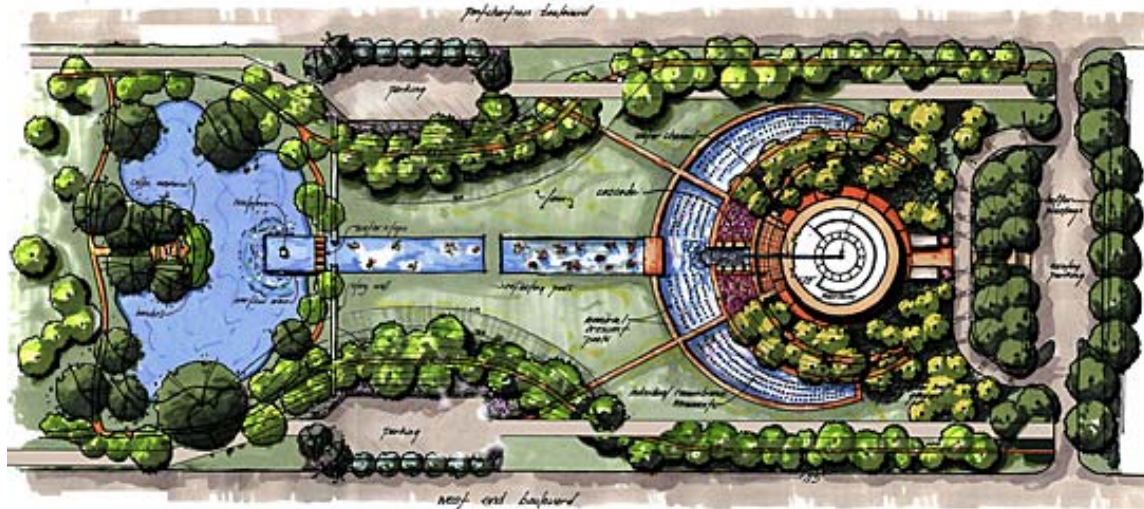

LAKE AREA KATRINA MEMORIAL PARK AND MUSEUM | NEW ORLEANS, LA

PARK DESIGN

Scale 1" = 30.0"
Concept Plan
Lakearea Memorial Park
New Orleans, Louisiana

COMPLETED: FUNDING PHASE

PROGRAM: 7.5 ACRE PARK

BUDGET: \$15 MILLION

CLIENT: LAKEVIEW CIVIC ASSOCIATION

MBA TEAM: KEITH SCARMUZZA, ASLA

SUZANNE HERZOG, ASLA

DANIEL BEATTY, LEED AP

ANGELA MORTON, ARCHITECT, AIA,

MUNIN CHOUDREY, ARCHITECT, AIA,

■ The Lake Area Katrina Memorial Park concept is to express the story of the Hurricane Katrina catastrophe in New Orleans while also expressing the city's crucial relationship with its water resources. The park utilizes water as a central unifying and symbolic element. The Katrina story is a dramatic event in the history of the city's long relationship with water, and this concept seeks to remember the impact of that event and the individual lives lost, while also affording reflection upon the importance of the area's natural water resources to the city's way of life and unique cultural identity.