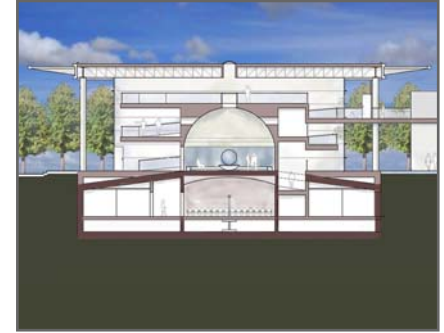

LAKE AREA KATRINA MEMORIAL PARK AND MUSEUM | NEW ORLEANS, LA

PARK DESIGN

Scale 1" = 30.0"
Concept Plan
Lakearea Memorial Park
New Orleans, Louisiana

COMPLETED: FUNDING PHASE

PROGRAM: 7.5 ACRE PARK

BUDGET: \$15 MILLION

CLIENT: LAKEVIEW CIVIC ASSOCIATION

MBA TEAM: KEITH SCARMUZZA, ASLA

SUZANNE HERZOG, ASLA

DANIEL BEATTY, LEED AP

ANGELA MORTON, ARCHITECT, AIA,

MUNIN CHOUDREY, ARCHITECT, AIA,

■ The Lake Area Katrina Memorial Park concept is to express the story of the Hurricane Katrina catastrophe in New Orleans while also expressing the city's crucial relationship with its water resources. The park utilizes water as a central unifying and symbolic element. The Katrina story is a dramatic event in the history of the city's long relationship with water, and this concept seeks to remember the impact of that event and the individual lives lost, while also affording reflection upon the importance of the area's natural water resources to the city's way of life and unique cultural identity.