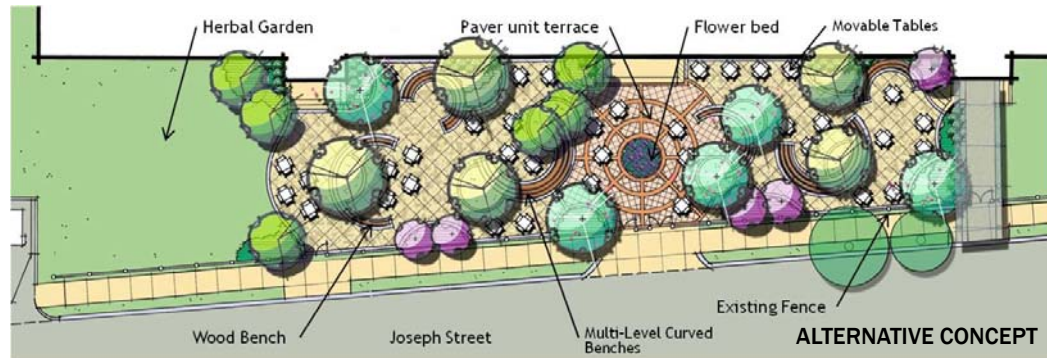

LUSHER CHARTER SCHOOL LUNCH TERRACE FORTIER CAMPUS | NEW ORLEANS, LA

LANDSCAPE ARCHITECTURE | RECREATION

COMPLETED: IN PLANNING

PROGRAM: 5,200 SF

CLIENT: LUSHER CHARTER SCHOOL

MBA TEAM: CREED W. BRIERRE, FAIA

KEITH SCARMUZZA, ASLA

SUZANNE HERZOG, ASLA

■ Mathes Brierre Architects donated landscape architectural services to design a lunch terrace for middle and high school students at Lusher Charter School's Fortier Campus. The lunch terrace is adjacent to the cafeteria and will include both tables and stadium-style seating along the building wall. The ground will have a combination of artificial turf and hard surfaces to reduce the amount of mud that forms on the wet ground. The terrace will also include open space that could serve a variety of formal and informal functions, including outdoor teaching space.