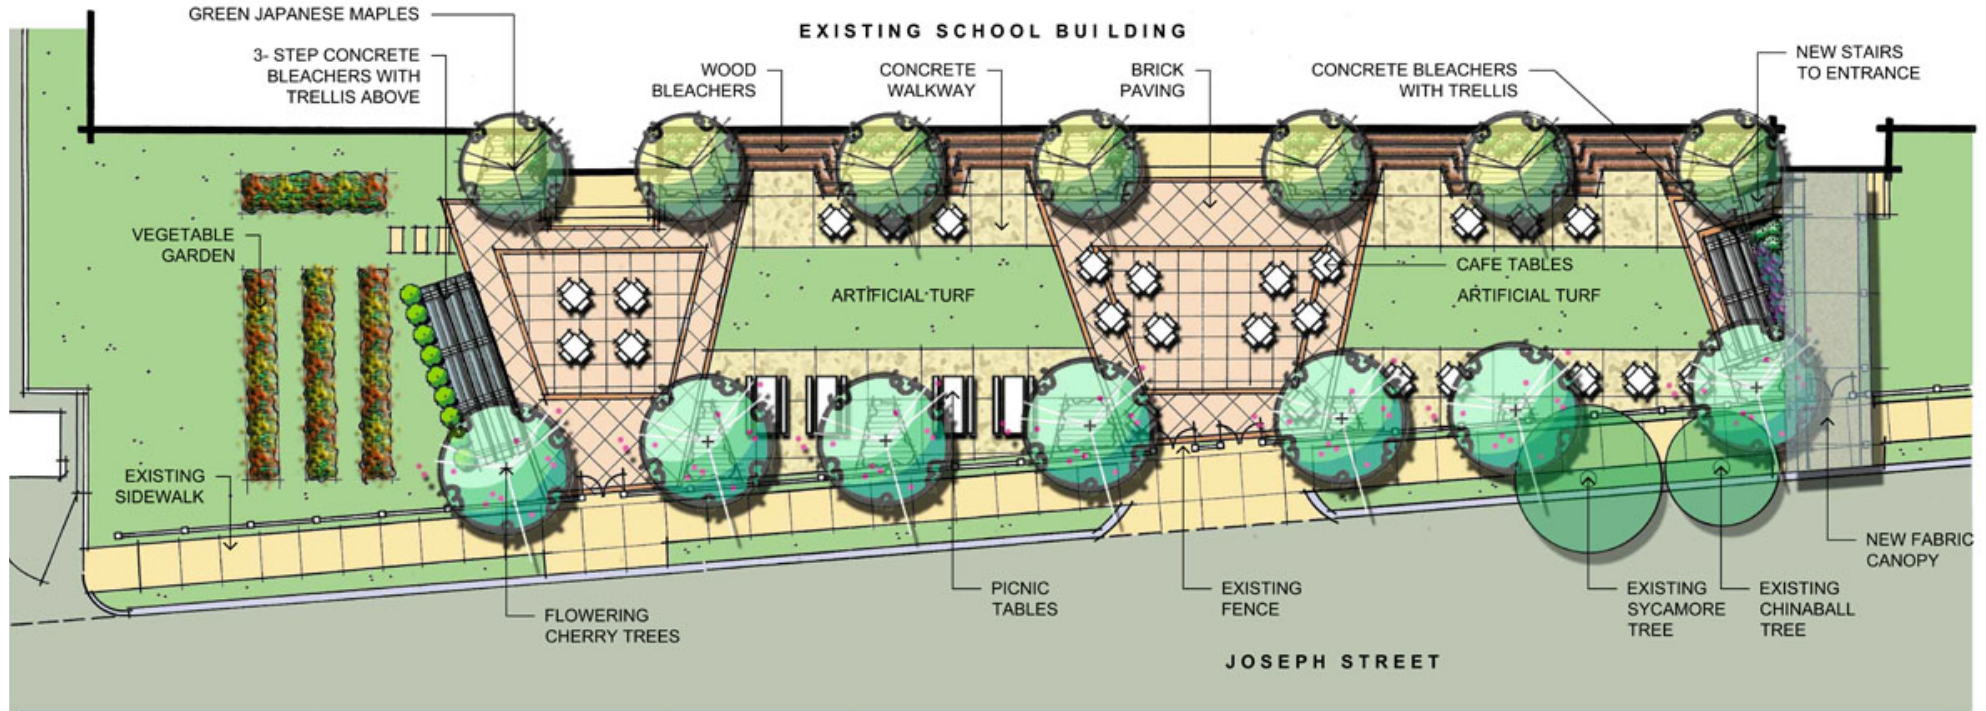

LUSHER CHARTER SCHOOL LUNCH TERRACE FORTIER CAMPUS | NEW ORLEANS, LA

LANDSCAPE ARCHITECTURE | RECREATION

COMPLETED: IN PLANNING

PROGRAM: 5,200 SF

CLIENT: LUSHER CHARTER SCHOOL

MBA TEAM: CREED W. BRIERRE, FAIA

KEITH SCARMUZZA, ASLA

SUZANNE HERZOG, ASLA

■ Mathes Brierre Architects donated landscape architectural services to design a lunch terrace for middle and high school students at Lusher Charter School's Fortier Campus. The lunch terrace is adjacent to the cafeteria and will include both tables and stadium-style seating along the building wall. The ground will have a combination of artificial turf and hard surfaces to reduce the amount of mud that forms on the wet ground. The terrace will also include open space that could serve a variety of formal and informal functions, including outdoor teaching space.